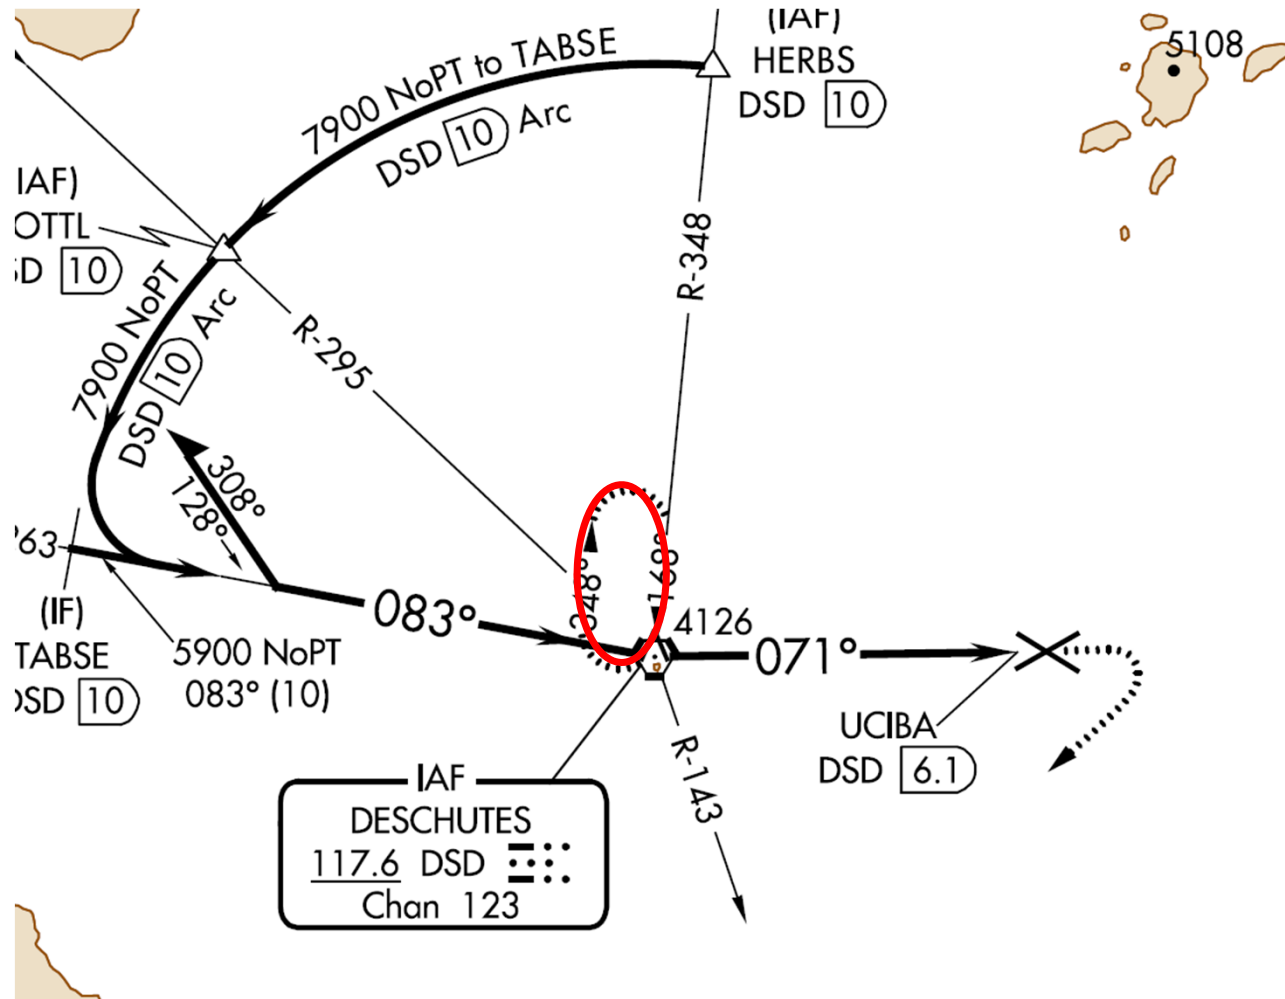

REDMOND AIRPORT (RDM)

CENTRAL OREGON AIR TRAFFIC/**NOISE COMPLAINTS**

REDMOND OREGON AIRPORT PROUDLY SERVING CENTRAL OREGON

NATIONAL AIR TRAFFIC

CENTRAL OREGON AIRSPACE FACTS

CENTRAL OREGON

VISUAL FLIGHT RULES

CENTRAL OREGON

INSTRUMENT FLIGHT RULES

CLINE BUTTE VHF OMNI-DIRECTIONAL RANGE

RDM 5-MILE TOWER AUTHORITY

CLINE BUTTE VOR HOLDING PATTERN

CLINE BUTTE VOR HOLDING PATTERN