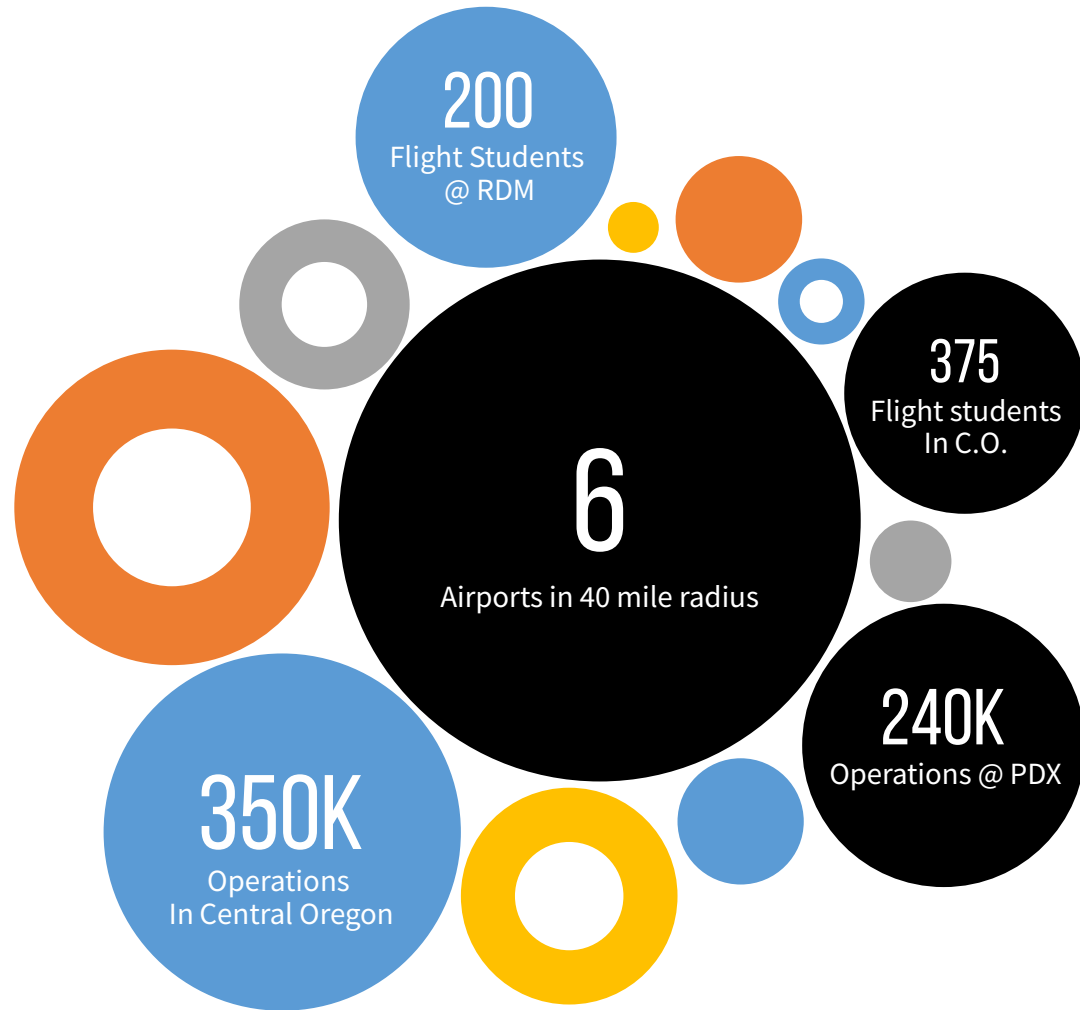

REDMOND AIRPORT (RDM)

CENTRAL OREGON AIR TRAFFIC/**NOISE COMPLAINTS**

REDMOND OREGON AIRPORT PROUDLY SERVING CENTRAL OREGON

NATIONAL AIR TRAFFIC

CENTRAL OREGON AIRSPACE FACTS

CENTRAL OREGON

VISUAL FLIGHT RULES

CENTRAL OREGON

INSTRUMENT FLIGHT RULES

CLINE BUTTE VHF OMNI-DIRECTIONAL RANGE

RDM 5-MILE TOWER AUTHORITY

CLINE BUTTE VOR HOLDING PATTERN

CLINE BUTTE VOR HOLDING PATTERN