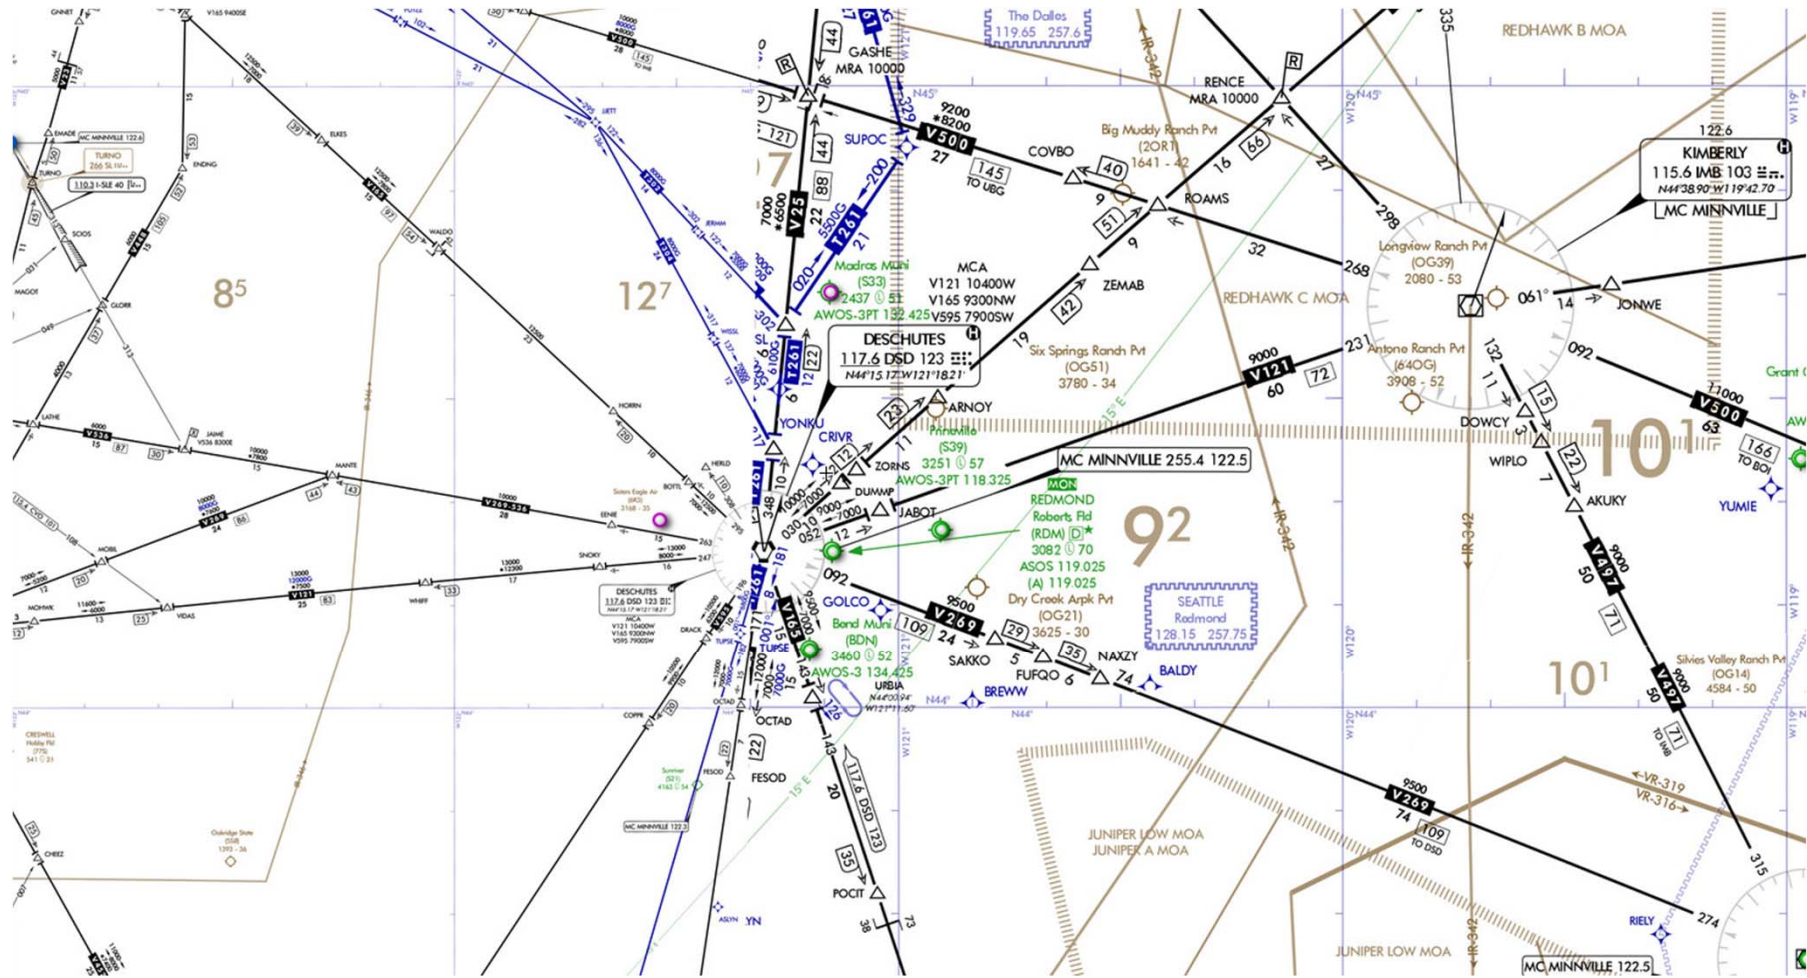

REDMOND AIRPORT (RDM)

CENTRAL OREGON AIR TRAFFIC/**NOISE COMPLAINTS**

REDMOND OREGON AIRPORT PROUDLY SERVING CENTRAL OREGON

NATIONAL AIR TRAFFIC

CENTRAL OREGON AIRSPACE FACTS

CENTRAL OREGON

VISUAL FLIGHT RULES

CENTRAL OREGON

INSTRUMENT FLIGHT RULES

CLINE BUTTE VHF OMNI-DIRECTIONAL RANGE

RDM 5-MILE TOWER AUTHORITY

CLINE BUTTE VOR HOLDING PATTERN

CLINE BUTTE VOR HOLDING PATTERN