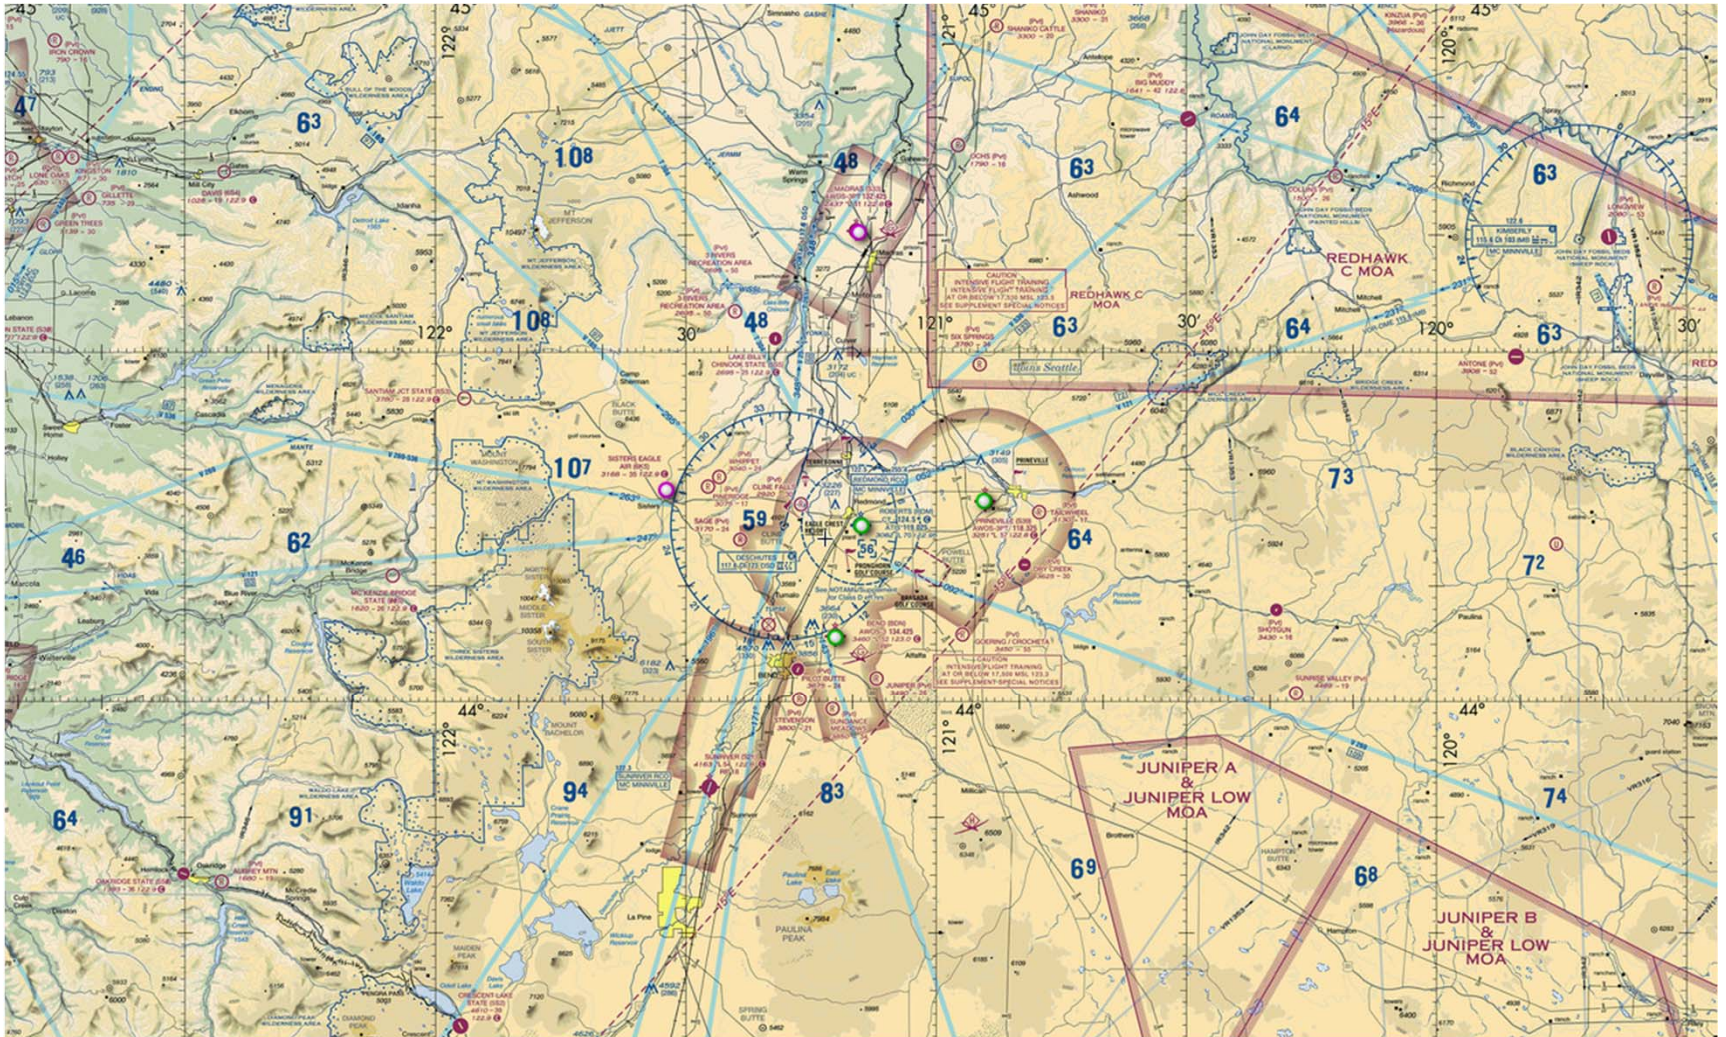

REDMOND AIRPORT (RDM)

CENTRAL OREGON AIR TRAFFIC/**NOISE COMPLAINTS**

REDMOND OREGON AIRPORT PROUDLY SERVING CENTRAL OREGON

NATIONAL AIR TRAFFIC

CENTRAL OREGON AIRSPACE FACTS

CENTRAL OREGON

VISUAL FLIGHT RULES

CENTRAL OREGON

INSTRUMENT FLIGHT RULES

CLINE BUTTE VHF OMNI-DIRECTIONAL RANGE

RDM 5-MILE TOWER AUTHORITY

CLINE BUTTE VOR HOLDING PATTERN

CLINE BUTTE VOR HOLDING PATTERN