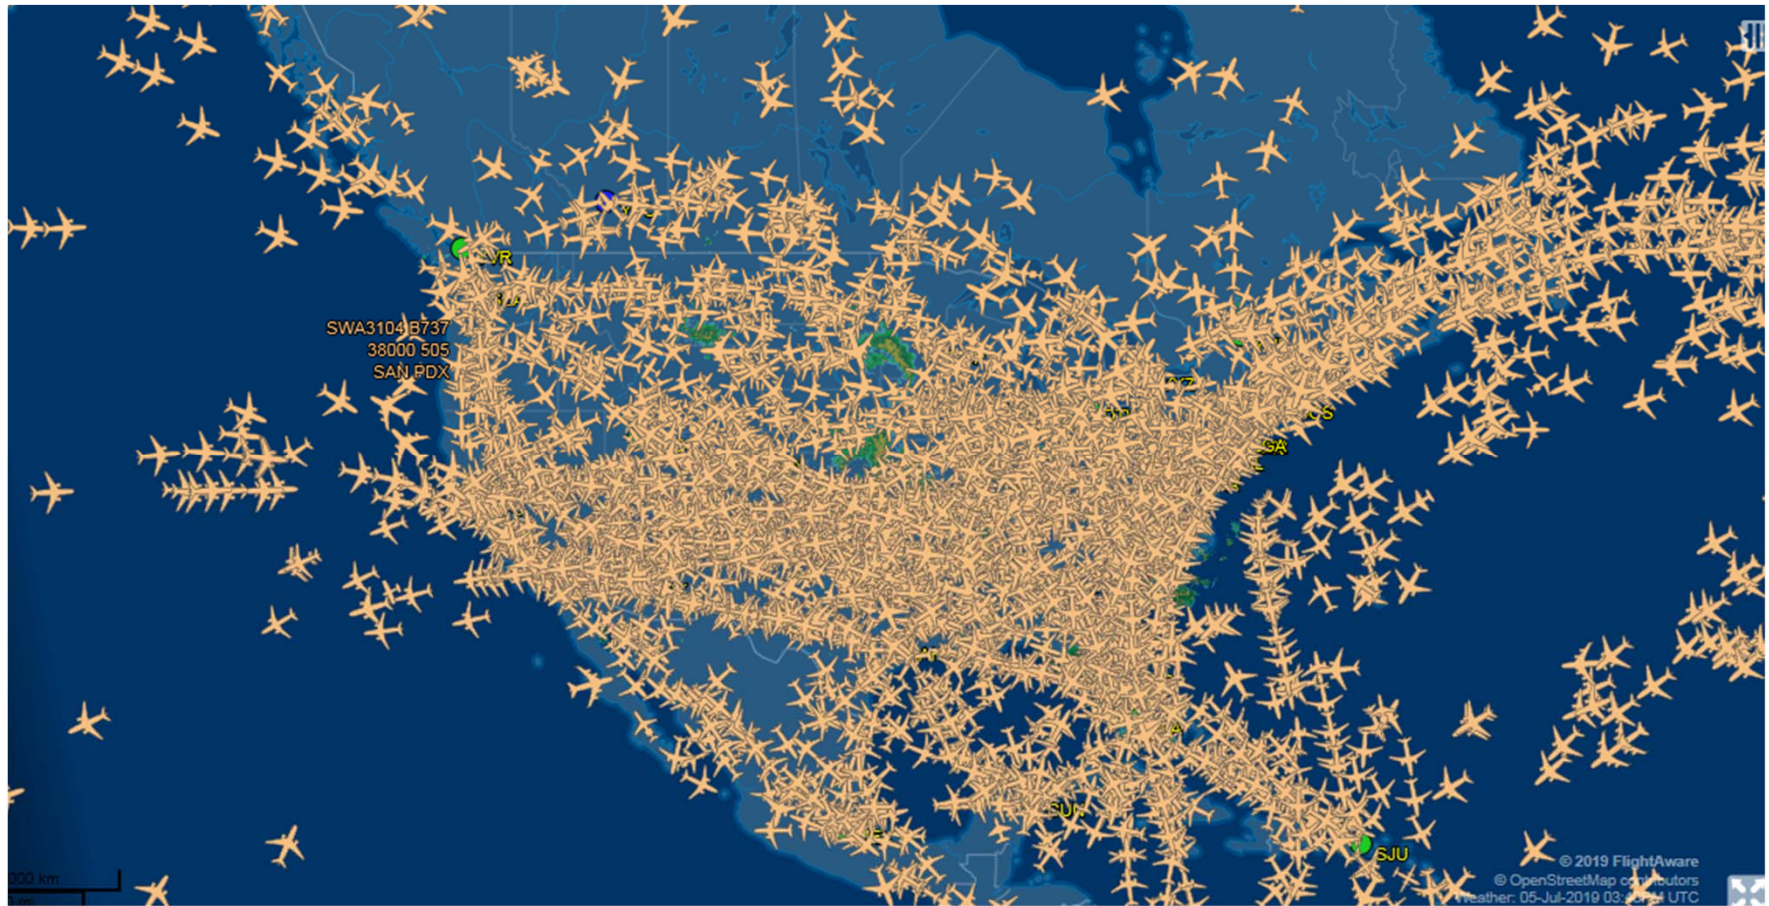

REDMOND AIRPORT (RDM)

CENTRAL OREGON AIR TRAFFIC/**NOISE COMPLAINTS**

REDMOND OREGON AIRPORT PROUDLY SERVING CENTRAL OREGON

NATIONAL AIR TRAFFIC

CENTRAL OREGON AIRSPACE FACTS

CENTRAL OREGON

VISUAL FLIGHT RULES

CENTRAL OREGON

INSTRUMENT FLIGHT RULES

CLINE BUTTE VHF OMNI-DIRECTIONAL RANGE

RDM 5-MILE TOWER AUTHORITY

CLINE BUTTE VOR HOLDING PATTERN

CLINE BUTTE VOR HOLDING PATTERN