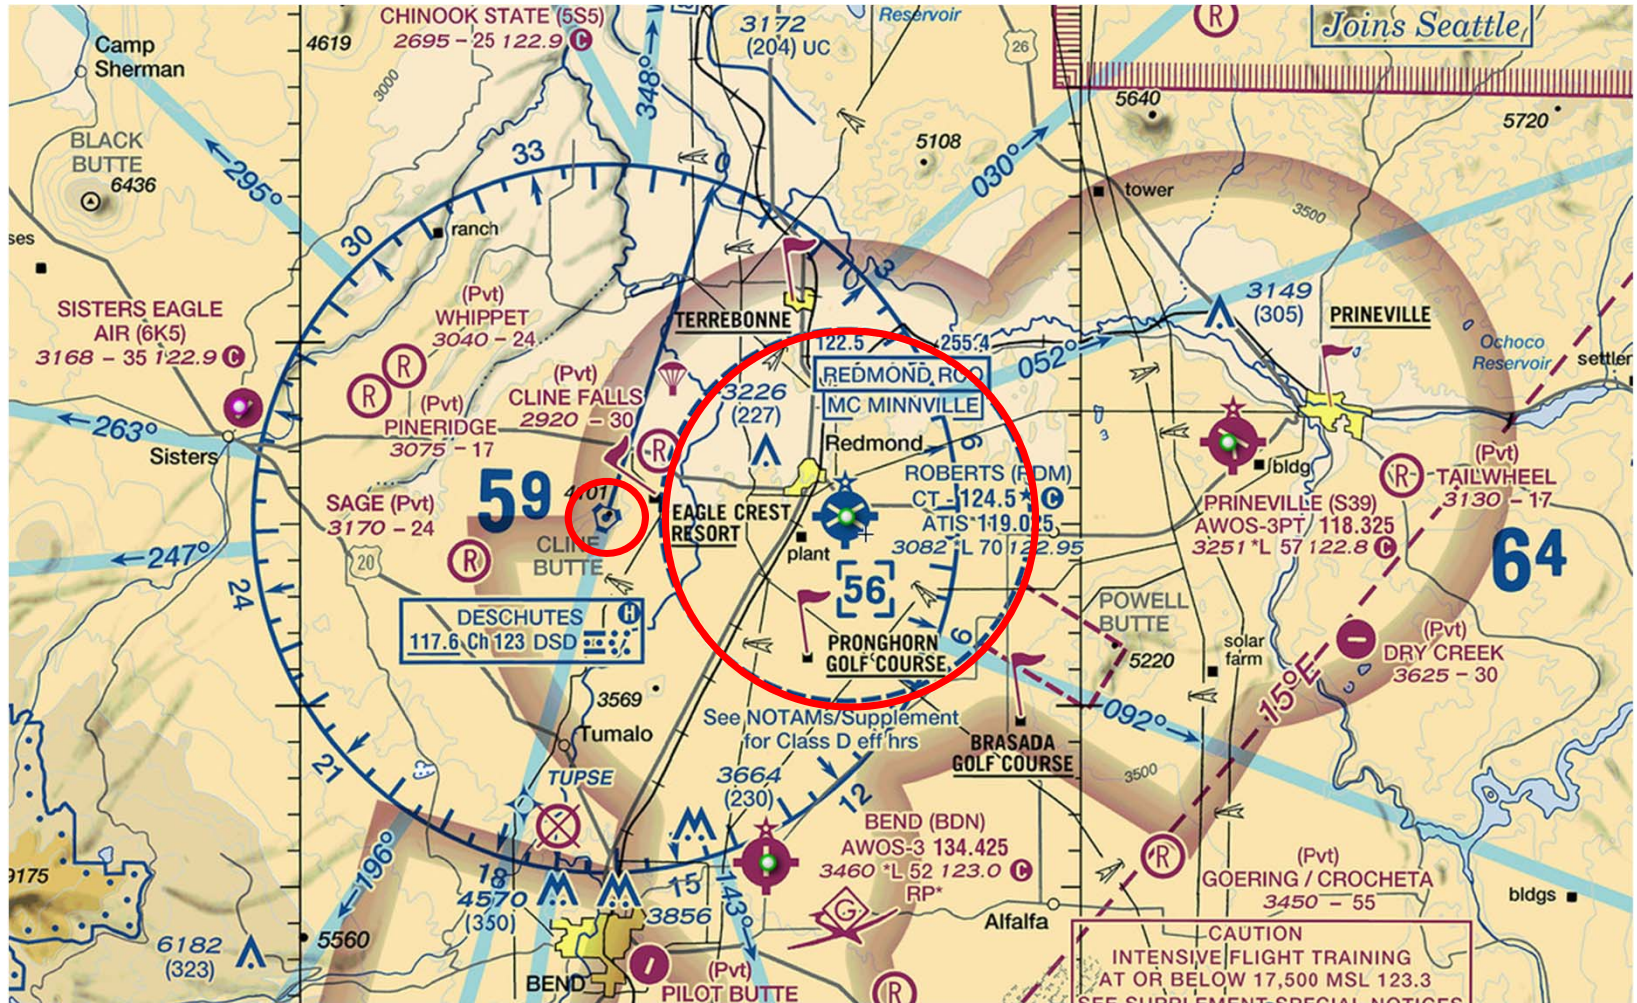

REDMOND AIRPORT (RDM)

CENTRAL OREGON AIR TRAFFIC/**NOISE COMPLAINTS**

REDMOND OREGON AIRPORT PROUDLY SERVING CENTRAL OREGON

NATIONAL AIR TRAFFIC

CENTRAL OREGON AIRSPACE FACTS

CENTRAL OREGON

VISUAL FLIGHT RULES

CENTRAL OREGON

INSTRUMENT FLIGHT RULES

CLINE BUTTE VHF OMNI-DIRECTIONAL RANGE

RDM 5-MILE TOWER AUTHORITY

CLINE BUTTE VOR HOLDING PATTERN

CLINE BUTTE VOR HOLDING PATTERN