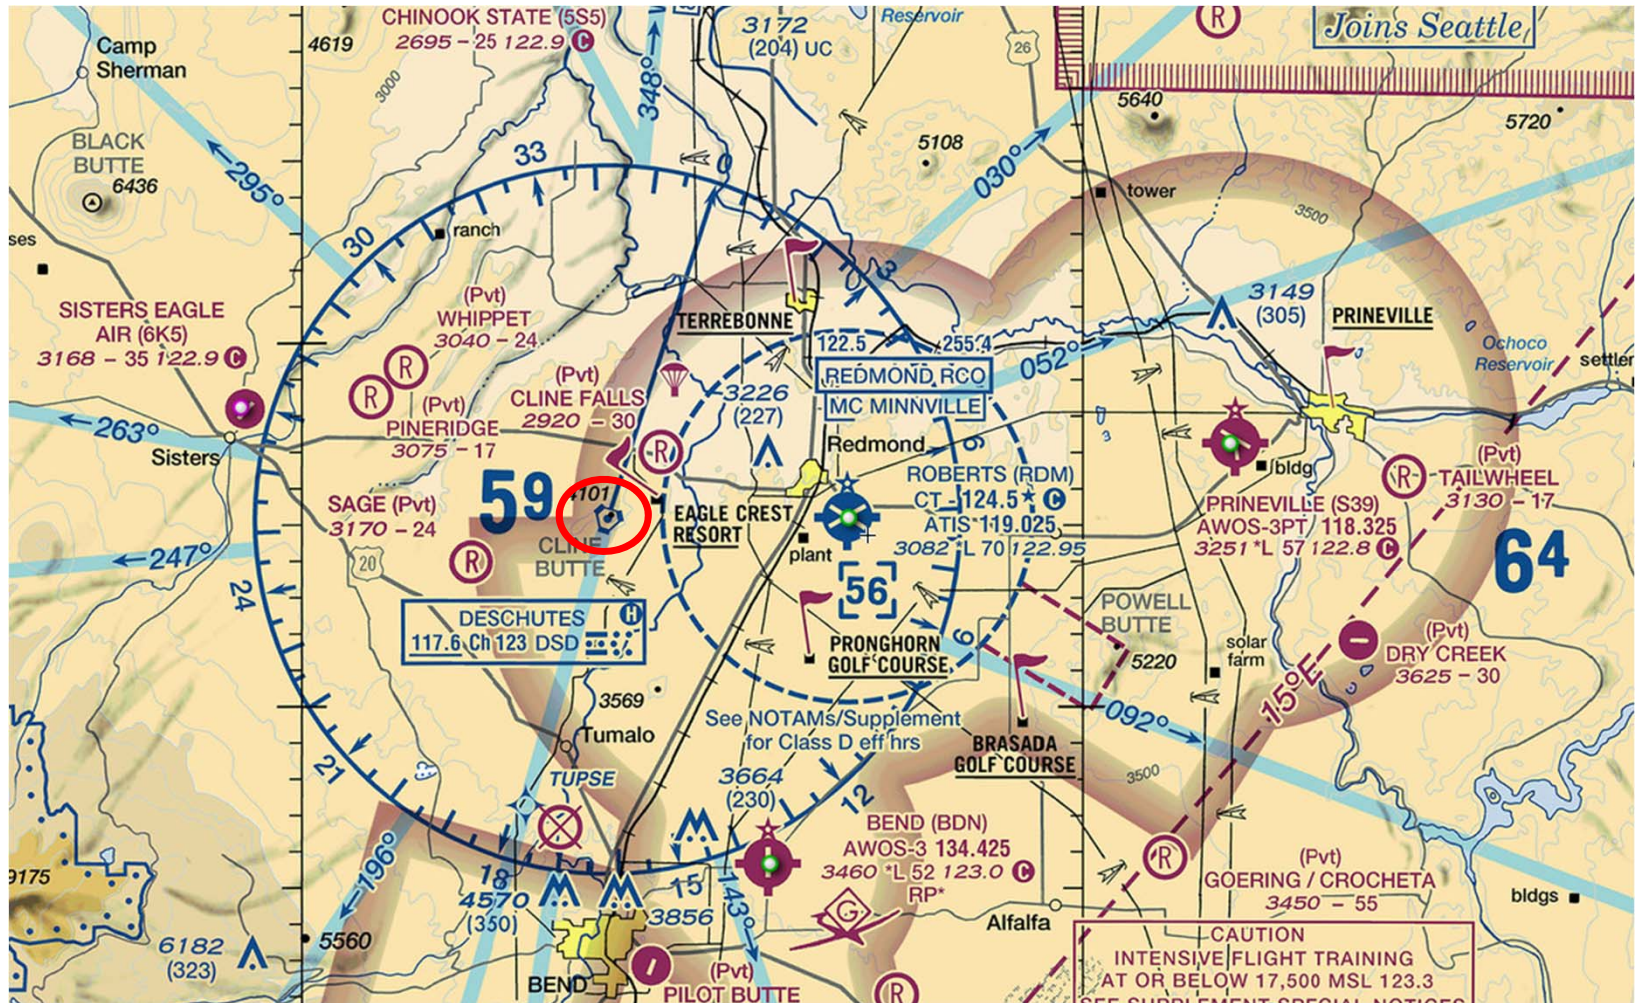

REDMOND AIRPORT (RDM)

CENTRAL OREGON AIR TRAFFIC/**NOISE COMPLAINTS**

REDMOND OREGON AIRPORT PROUDLY SERVING CENTRAL OREGON

NATIONAL AIR TRAFFIC

CENTRAL OREGON AIRSPACE FACTS

CENTRAL OREGON

VISUAL FLIGHT RULES

CENTRAL OREGON

INSTRUMENT FLIGHT RULES

CLINE BUTTE VHF OMNI-DIRECTIONAL RANGE

RDM 5-MILE TOWER AUTHORITY

CLINE BUTTE VOR HOLDING PATTERN

CLINE BUTTE VOR HOLDING PATTERN